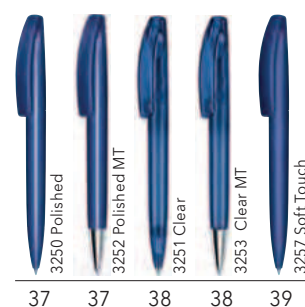

ASSORTIMENT PENNEN

Melbi

Liberty Skeyo Bio Nature Plus Super Hit

Super Hit Trento Liberty Challenger Evoxx

QR Code Pennen

Dart

Super Hit

Liberty

Challenger

Bridge

Headliner

Point NIEUW

New Spring

Polar

Signer Liner

Vullingen